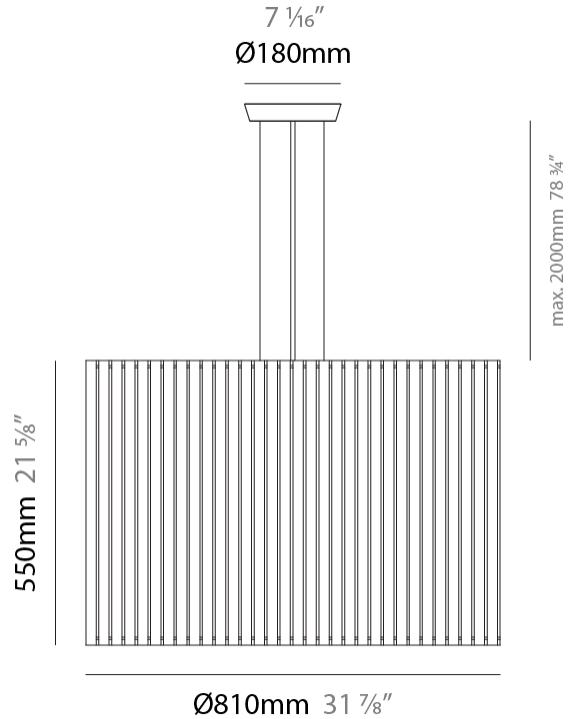

PROJECT	_____
TYPE	_____
SPECIFIER	_____
QUANTITY	_____
DATE	_____

LUZ OCULTA WOOD SUSPENSION

D51035- _____ - _____
base number   Finish   Finish
                         Options   Options

1. To build a product code in our configurator select the specify button on the base model # product page
2. To build a manual product code on this datasheet choose from the options listed below in blue font and add the suffix to the base model #

GENERAL

Series: Luz Oculta
Subseries: Luz Oculta Wood
Brand: Fambuena
Division: Design
Mounting Type: Suspension
Mounting Location: Ceiling
Subcategory: Pendant

PHYSICAL

Shape: Rectangle
Diameter (mm): 810
Diameter (in): 31 7/8
Height (mm): 550
Height (in): 21 5/8
Light Distribution: Direct / Indirect
Fixture Finish: [DOW](#) / [NAT](#)
Holder Finish: [BRA](#) / [BRZ](#)
Fixture Material: Metal / Wood
Cable Details: Cable length 2000mm / 79"

ELECTRICAL

Number of Lamps: 3
Lamp Type: LED Retrofit
Lamp Shape: A19
Bulb Included: Bulb Not Included
Total Output Wattage (W): 36
Max. Wattage Per Lamp (W): 12
Lamp Base: E26
Input Voltage (V): 120
Upon Request: 277Vac / GU24

LED

OPTICAL

RATINGS AND CERTIFICATIONS

Certified By: Certified for North American Standards
IP rating: IP20