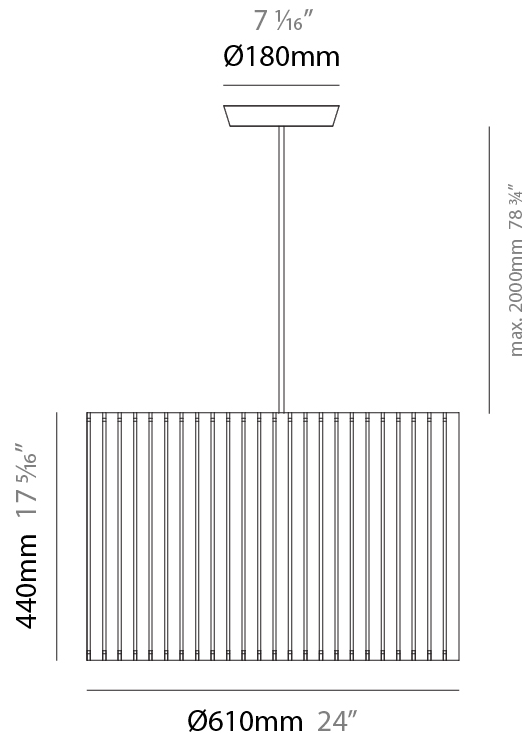

PROJECT	
TYPE	
SPECIFIER	
QUANTITY	
DATE	

LUZ OCULTA WOOD SUSPENSION

D51037- -
base number   Finish Options   Finish Options

1. To build a product code in our configurator select the specify button on the base model # product page
2. To build a manual product code on this datasheet choose from the options listed below in blue font and add the suffix to the base model #

GENERAL

Series: Luz Oculta
Subseries: Luz Oculta Wood
Brand: Fambuena
Division: Design
Mounting Type: Suspension
Mounting Location: Ceiling
Subcategory: Pendant

PHYSICAL

Shape: Rectangle
Diameter (mm): 610
Diameter (in): 24
Height (mm): 440
Height (in): 17 ⁵/₁₆"
Light Distribution: Direct / Indirect
Fixture Finish: [DOW / NAT](#)
Holder Finish: BRA / BRZ
Fixture Material: Metal / Wood
Cable Details: Cable length 2000mm / 79"

ELECTRICAL

Number of Lamps: 1
Lamp Type: LED Retrofit
Lamp Shape: A19
Bulb Included: Bulb Not Included
Max. Wattage Per Lamp (W): 12
Lamp Base: E26
Input Voltage (V): 120
Upon Request: 277Vac / GU24

LED

OPTICAL

RATINGS AND CERTIFICATIONS

Certified By: Certified for North American Standards
IP rating: IP20