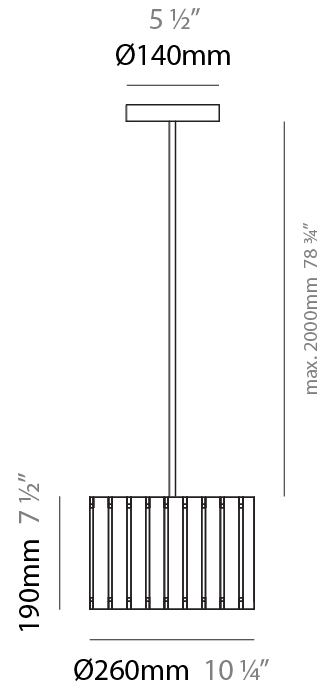

LUZ OCULTA WOOD SUSPENSION

D51041- -

base number   Finish Options   Finish Options

1. To build a product code in our configurator select the specify button on the base model # product page
2. To build a manual product code on this datasheet choose from the options listed below in blue font and add the suffix to the base model #

GENERAL

Series: Luz Oculta
Subseries: Luz Oculta Wood
Brand: Fambuena
Division: Design
Mounting Type: Suspension
Mounting Location: Ceiling
Subcategory: Pendant

PHYSICAL

Shape: Rectangle
Diameter (mm): 260
Diameter (in): 10 ¼
Height (mm): 190
Height (in): 7 ½
Light Distribution: Direct / Indirect
Fixture Finish: [DOW](#) / [NAT](#)
Holder Finish: BRA / BRZ
Fixture Material: Metal / Wood
Cable Details: Cable length 2000mm / 79"

ELECTRICAL

Number of Lamps: 1
Lamp Type: LED Retrofit
Lamp Shape: A19
Bulb Included: Bulb Not Included
Max. Wattage Per Lamp (W): 4
Lamp Base: E26
Input Voltage (V): 120
Upon Request: 277Vac / GU24

LED

OPTICAL

RATINGS AND CERTIFICATIONS

Certified By: Certified for North American Standards
IP rating: IP20

PROJECT _____
TYPE _____
SPECIFIER _____
QUANTITY _____
DATE _____